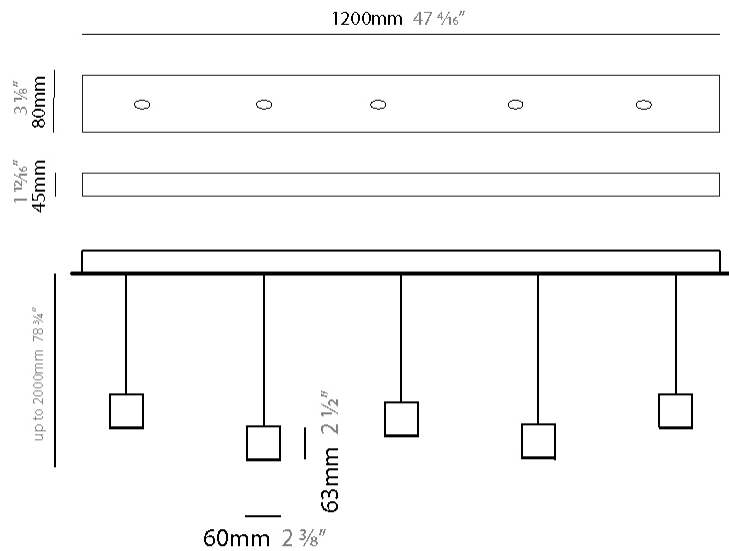

base number _____
Finish Options _____

1. To build a product code in our configurator select the specify button on the base model # product page
2. To build a manual product code on this datasheet choose from the options listed below in blue font and add the suffix to the base model #

GENERAL

Series: Match
Subseries: Match 5 Light
Partner: Quasar
Division: Design
Installation: Suspension
Product Type: Pendant
Mounting Location: Ceiling
Light Distribution: Downlight

PHYSICAL

Shape: Rectangle
Length (mm): 1200
Length (in): 47 3/4
Width (mm): 80
Width (in): 3 1/8
Height (mm): 63
Height (in): 2 1/2
Max. Overall Height (mm): 2063
Max. Overall Height (in): 81 1/4
Weight (kg): 4
Weight (lbs): 8.82
Diffuser: Acrylic - See Finish Options
Fixture Finish: RED / ORG / YEL / GRN / LBL / TRA
Fixture Material: Aluminum
Cable Details: 2000mm Cable

ELECTRICAL

Lamp Type: LED
Input Wattage (W): 20
Total Output Wattage (W): 15.5
Dimming: Phase Dimming (120Vac Only)
Driver Included: Yes
Driver Location: Integrated
Driver Type: Constant Current - Universal
Driver Class: Class 2
Input Voltage (V): 120 - 277
Constant Current (MA): 350
Upon Request: (Not included - see components) Integral: Phase dimming @120Vac only

LED

Number of LEDs: 5
Color Temperature (°K): 2700
Max. Delivered Lumen (lm): 1375
CRI: >90 CRI
Lamp Life (hrs): 50000

OPTICAL

RATINGS AND CERTIFICATIONS

Certified By: Certified for North American Standards
IP rating: IP20