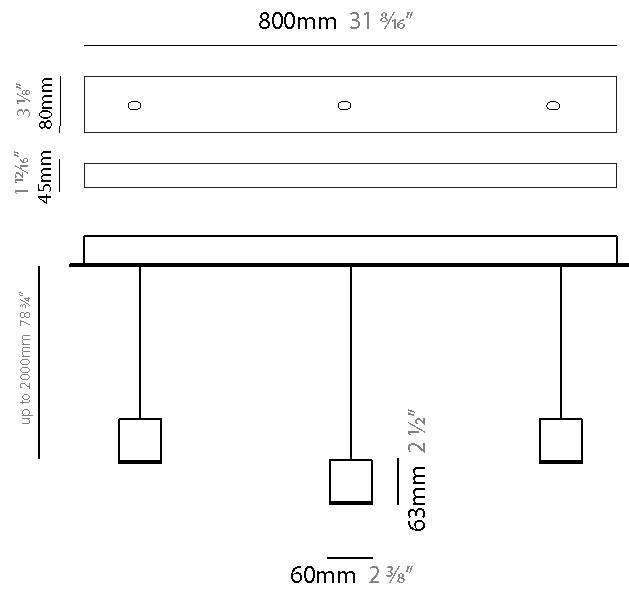

1. To build a product code in our configurator select the specify button on the base model # product page
2. To build a manual product code on this datasheet choose from the options listed below in blue font and add the suffix to the base model #

GENERAL

Series: Match
Subseries: Match 3 Light
Partner: Quasar
Division: Design
Installation: Suspension
Product Type: Pendant
Mounting Location: Ceiling
Light Distribution: Downlight

PHYSICAL

Shape: Rectangle
Length (mm): 800
Length (in): 31 1/2"
Width (mm): 80
Width (in): 3 1/8"
Height (mm): 63
Height (in): 2 1/2"
Max. Overall Height (mm): 2063
Max. Overall Height (in): 81 1/4"
Weight (kg): 3
Weight (lbs): 6.61
Diffuser: Acrylic - See Finish Options
Fixture Finish: RED / ORG / YEL / GRN / LBL / TRA
Fixture Material: Aluminum
Cable Details: 2000mm Cable

ELECTRICAL

Lamp Type: LED
Input Wattage (W): 12
Total Output Wattage (W): 9.3
Dimming: Phase Dimming (120Vac Only)
Driver Included: Yes
Driver Location: Integrated
Driver Type: Constant Current - Universal
Driver Class: Class 2
Input Voltage (V): 120 - 277
Constant Current (MA): 350
Upon Request: (Not included - see components) Integral: Phase dimming @120Vac only

LED

Number of LEDs: 3
Color Temperature (°K): 2700
Max. Delivered Lumen (lm): 825
CRI: >90 CRI
Lamp Life (hrs): 50000

OPTICAL

RATINGS AND CERTIFICATIONS

Certified By: Certified for North American Standards
IP rating: IP20